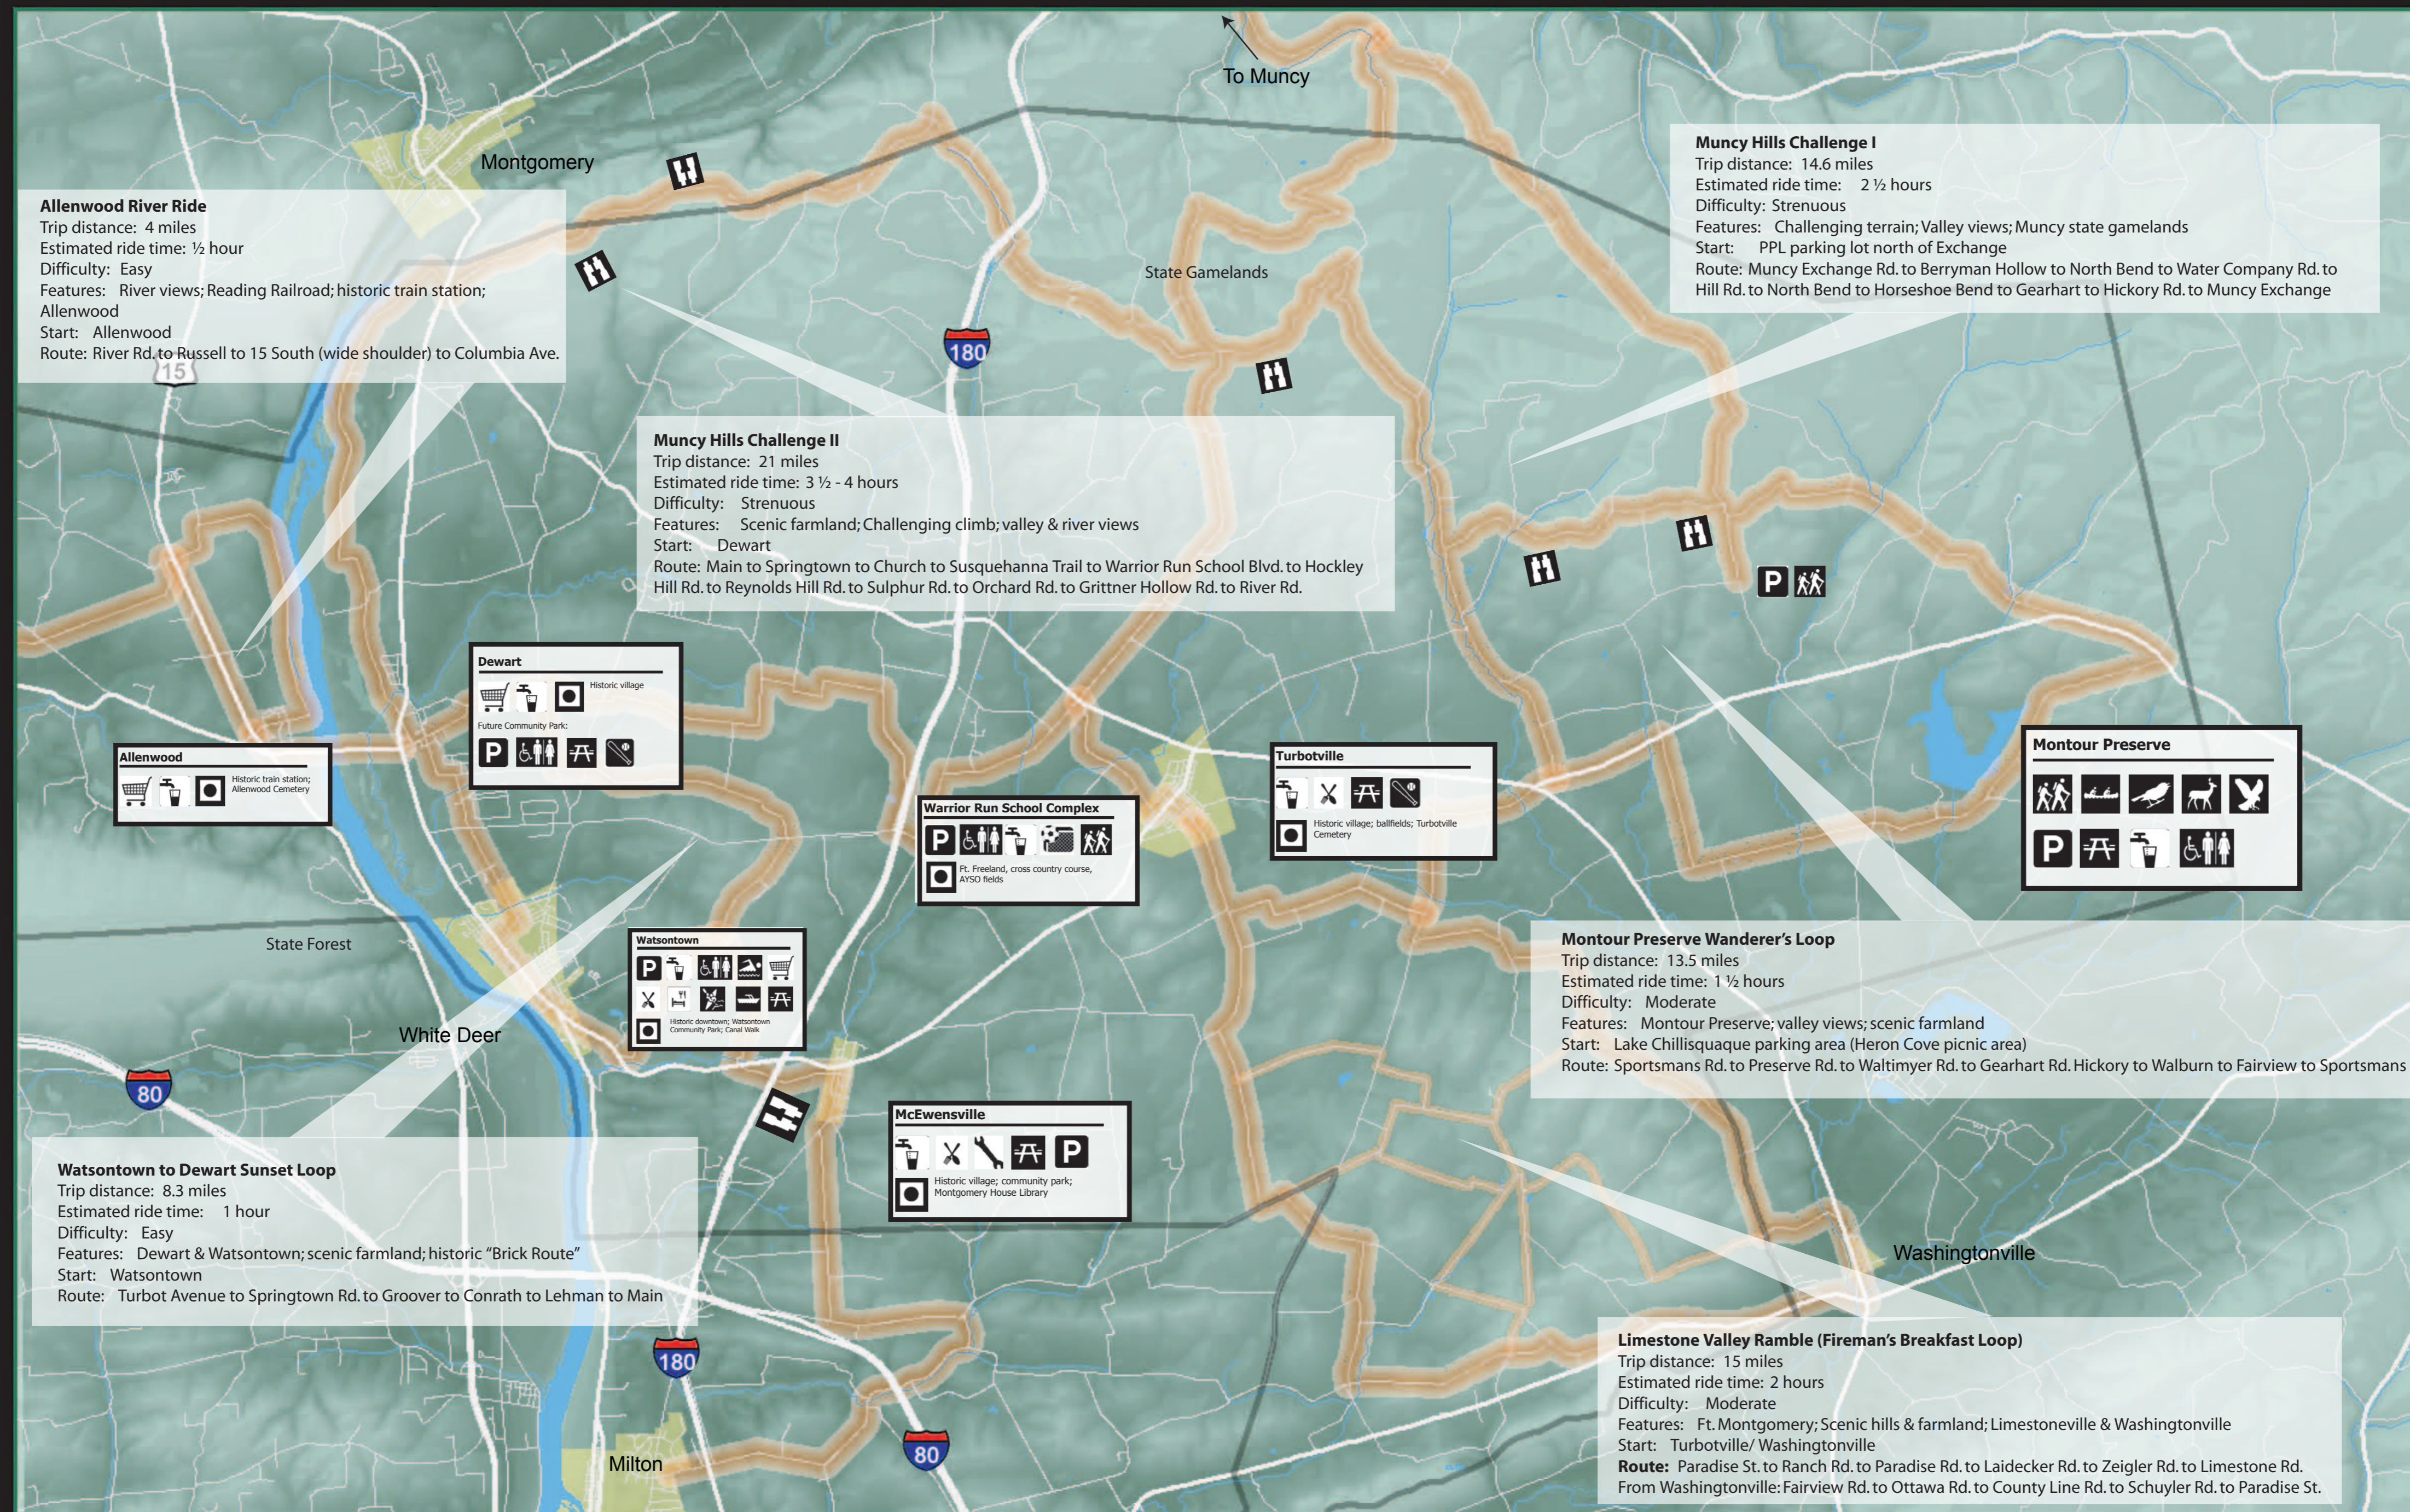

WARRIOR RUN TOURING ROUTES

A PROJECT OF THE WARRIOR RUN PATHWAYS PARTNERSHIP

Pathways to Adventure!